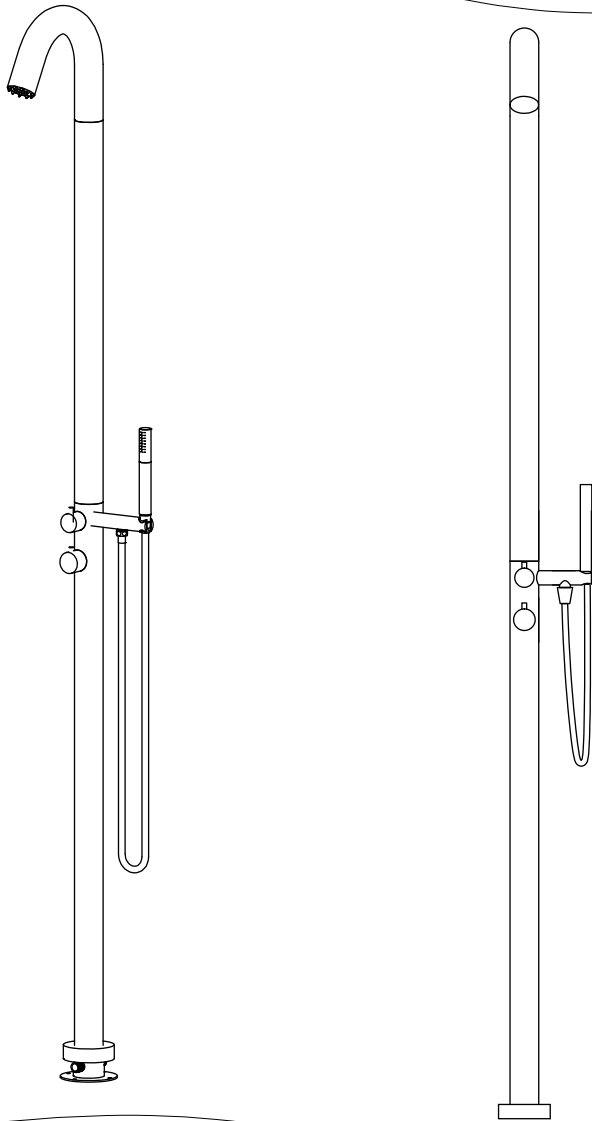

# Installation Instruction

Outdoor Shower Faucet