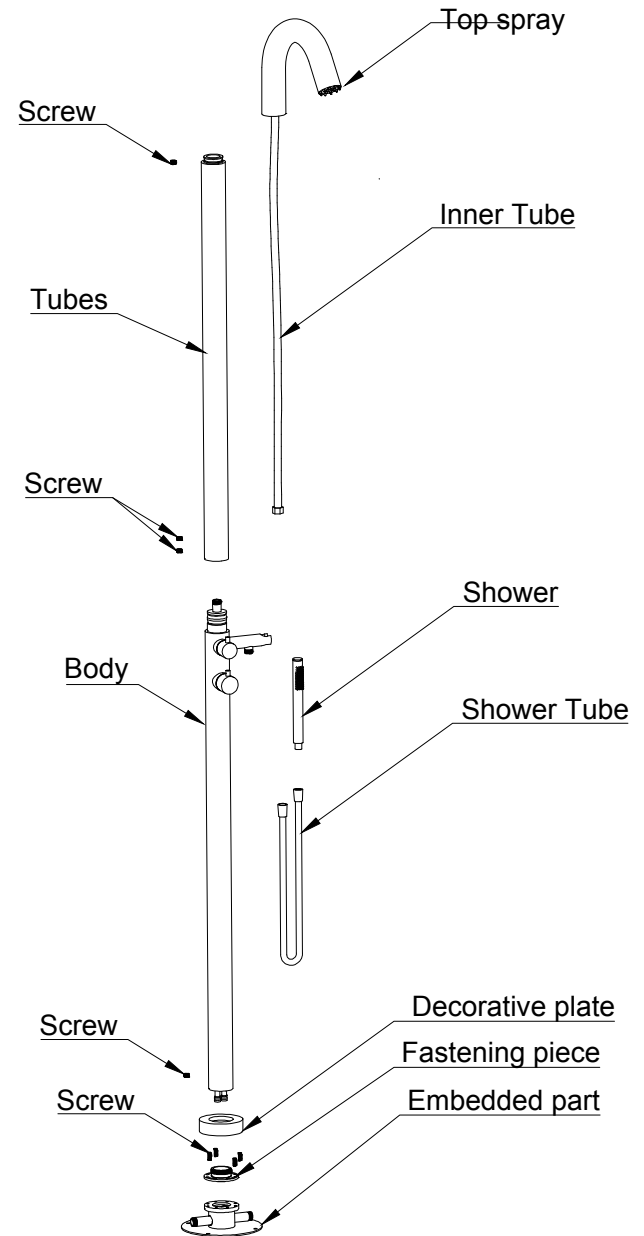

# Installation Instruction

Outdoor Shower Faucet