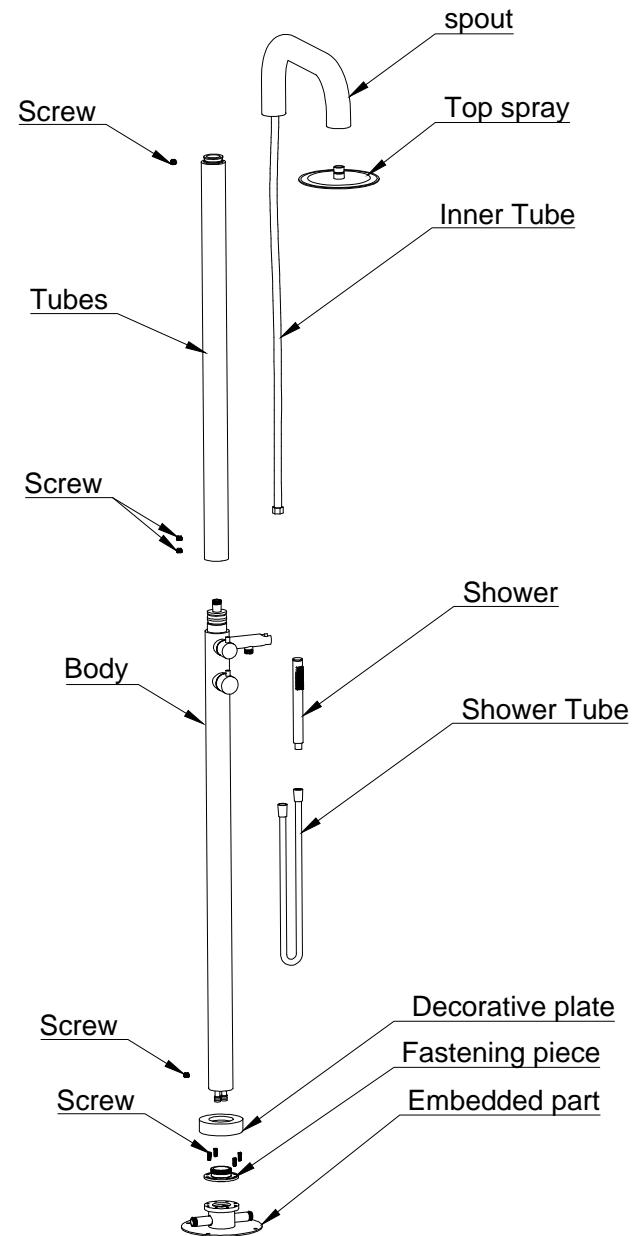

Installation Instruction

Outdoor Shower Faucet

Step ①

Step ②

Step ③

Step ④

Step ⑤