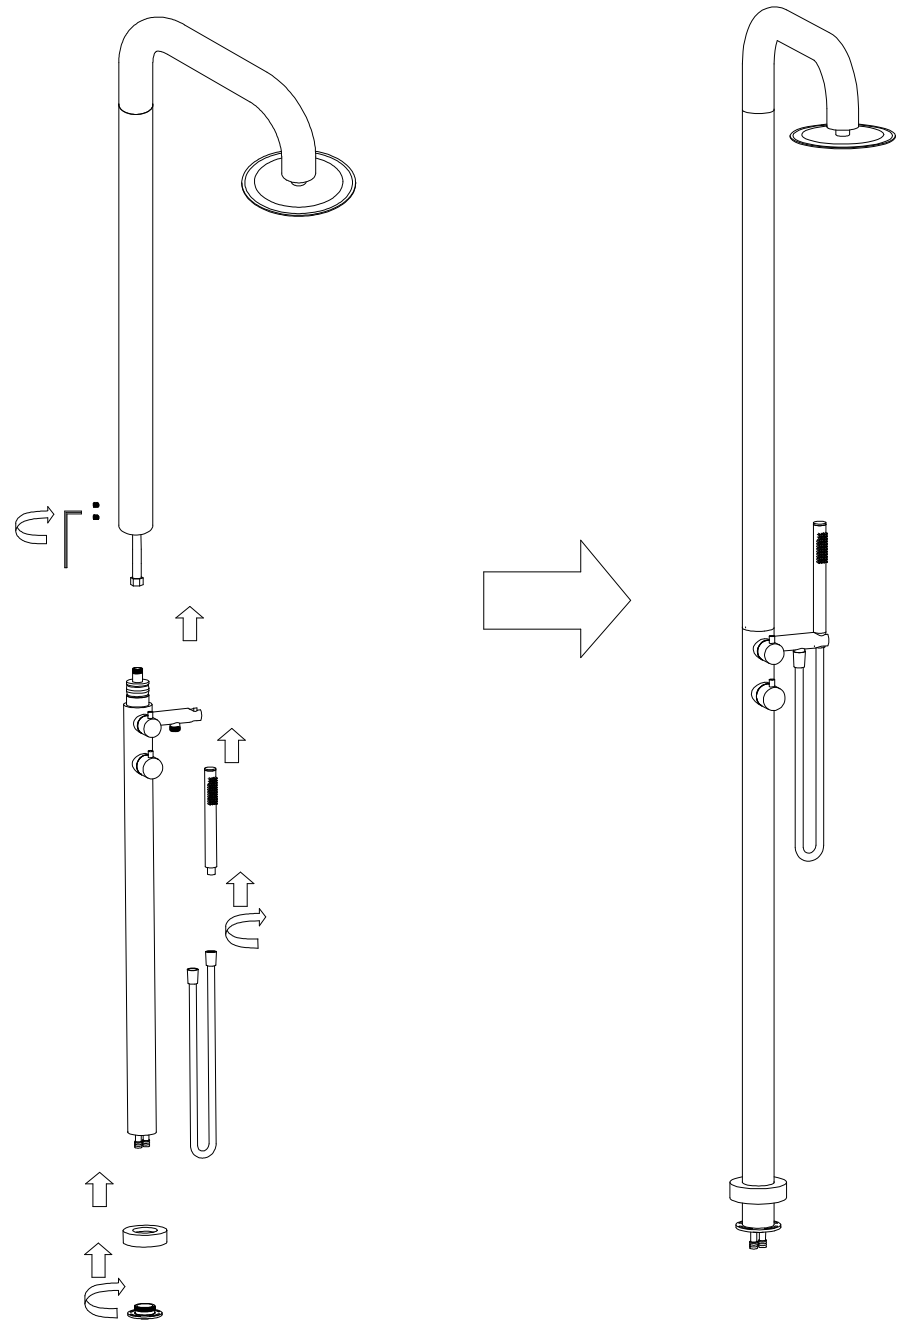

Installation Instruction

Outdoor Shower Faucet

Step ①

Step ②

Step ③

Step ④

Step ⑤