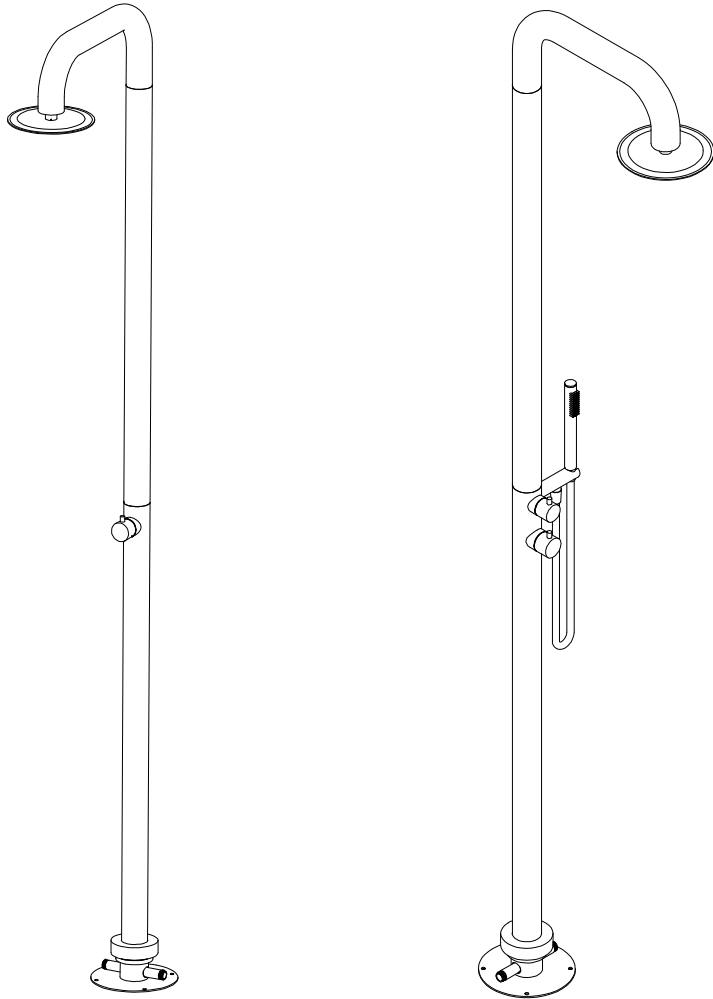

Installation Instruction

Outdoor Shower Faucet

Step ①

Step ②

Step ③

Step ④

Step ⑤