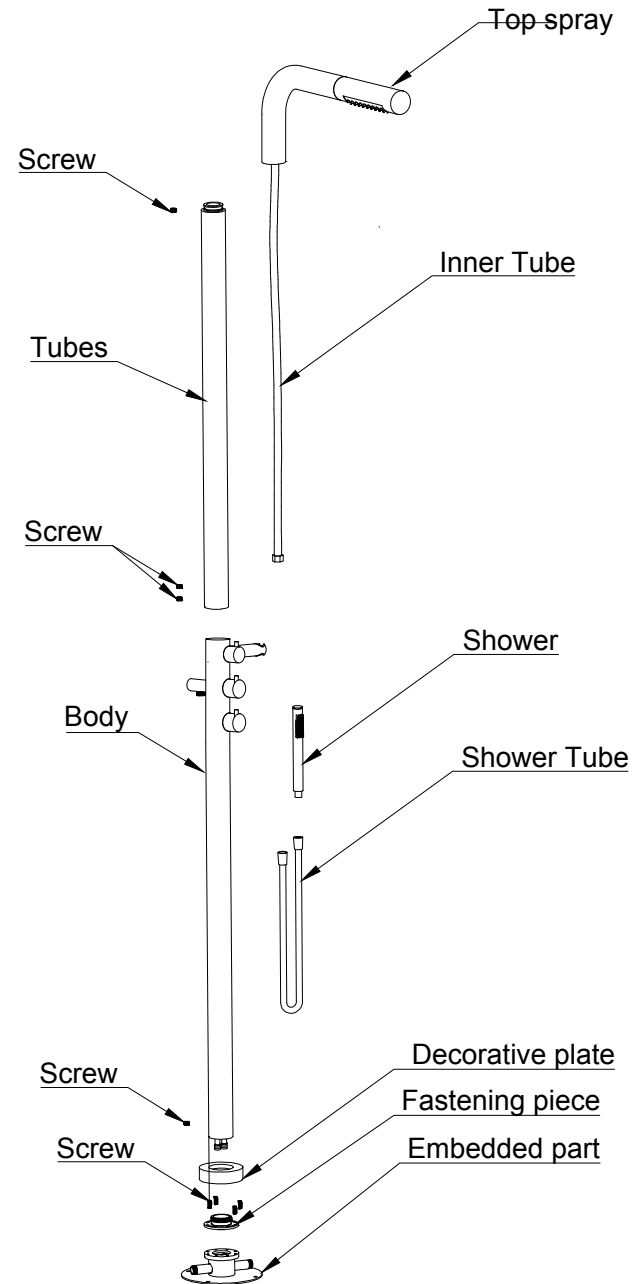

# Installation Instruction

Outdoor Shower Faucet