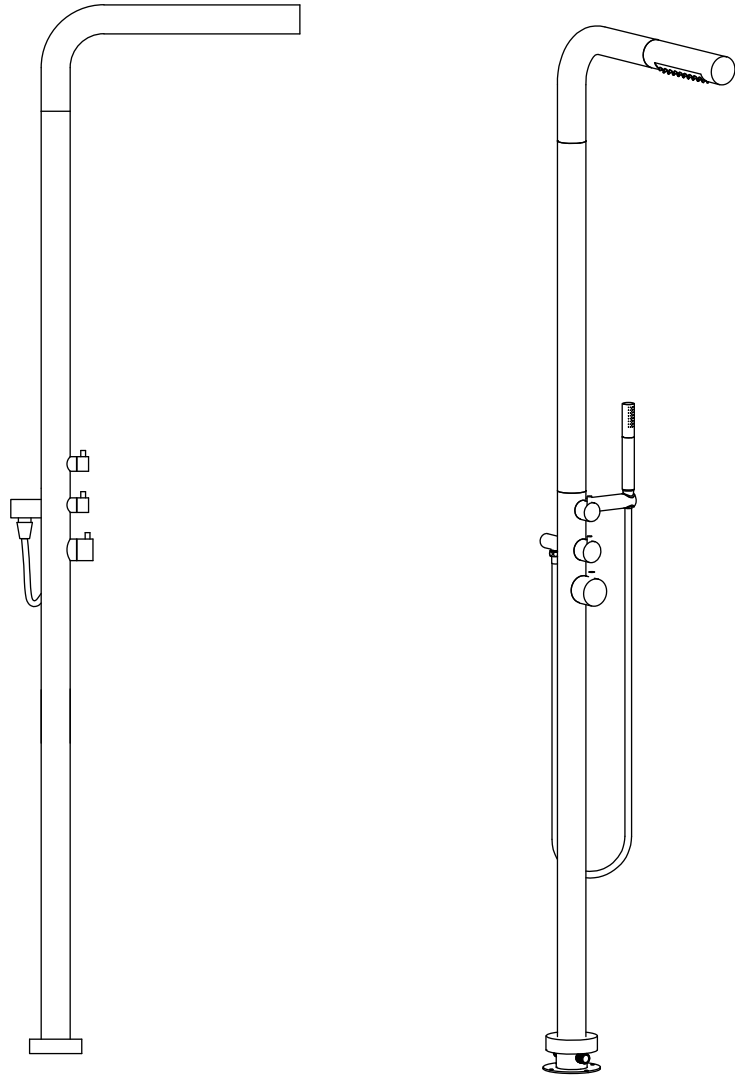

# Installation Instruction

Outdoor Shower Faucet